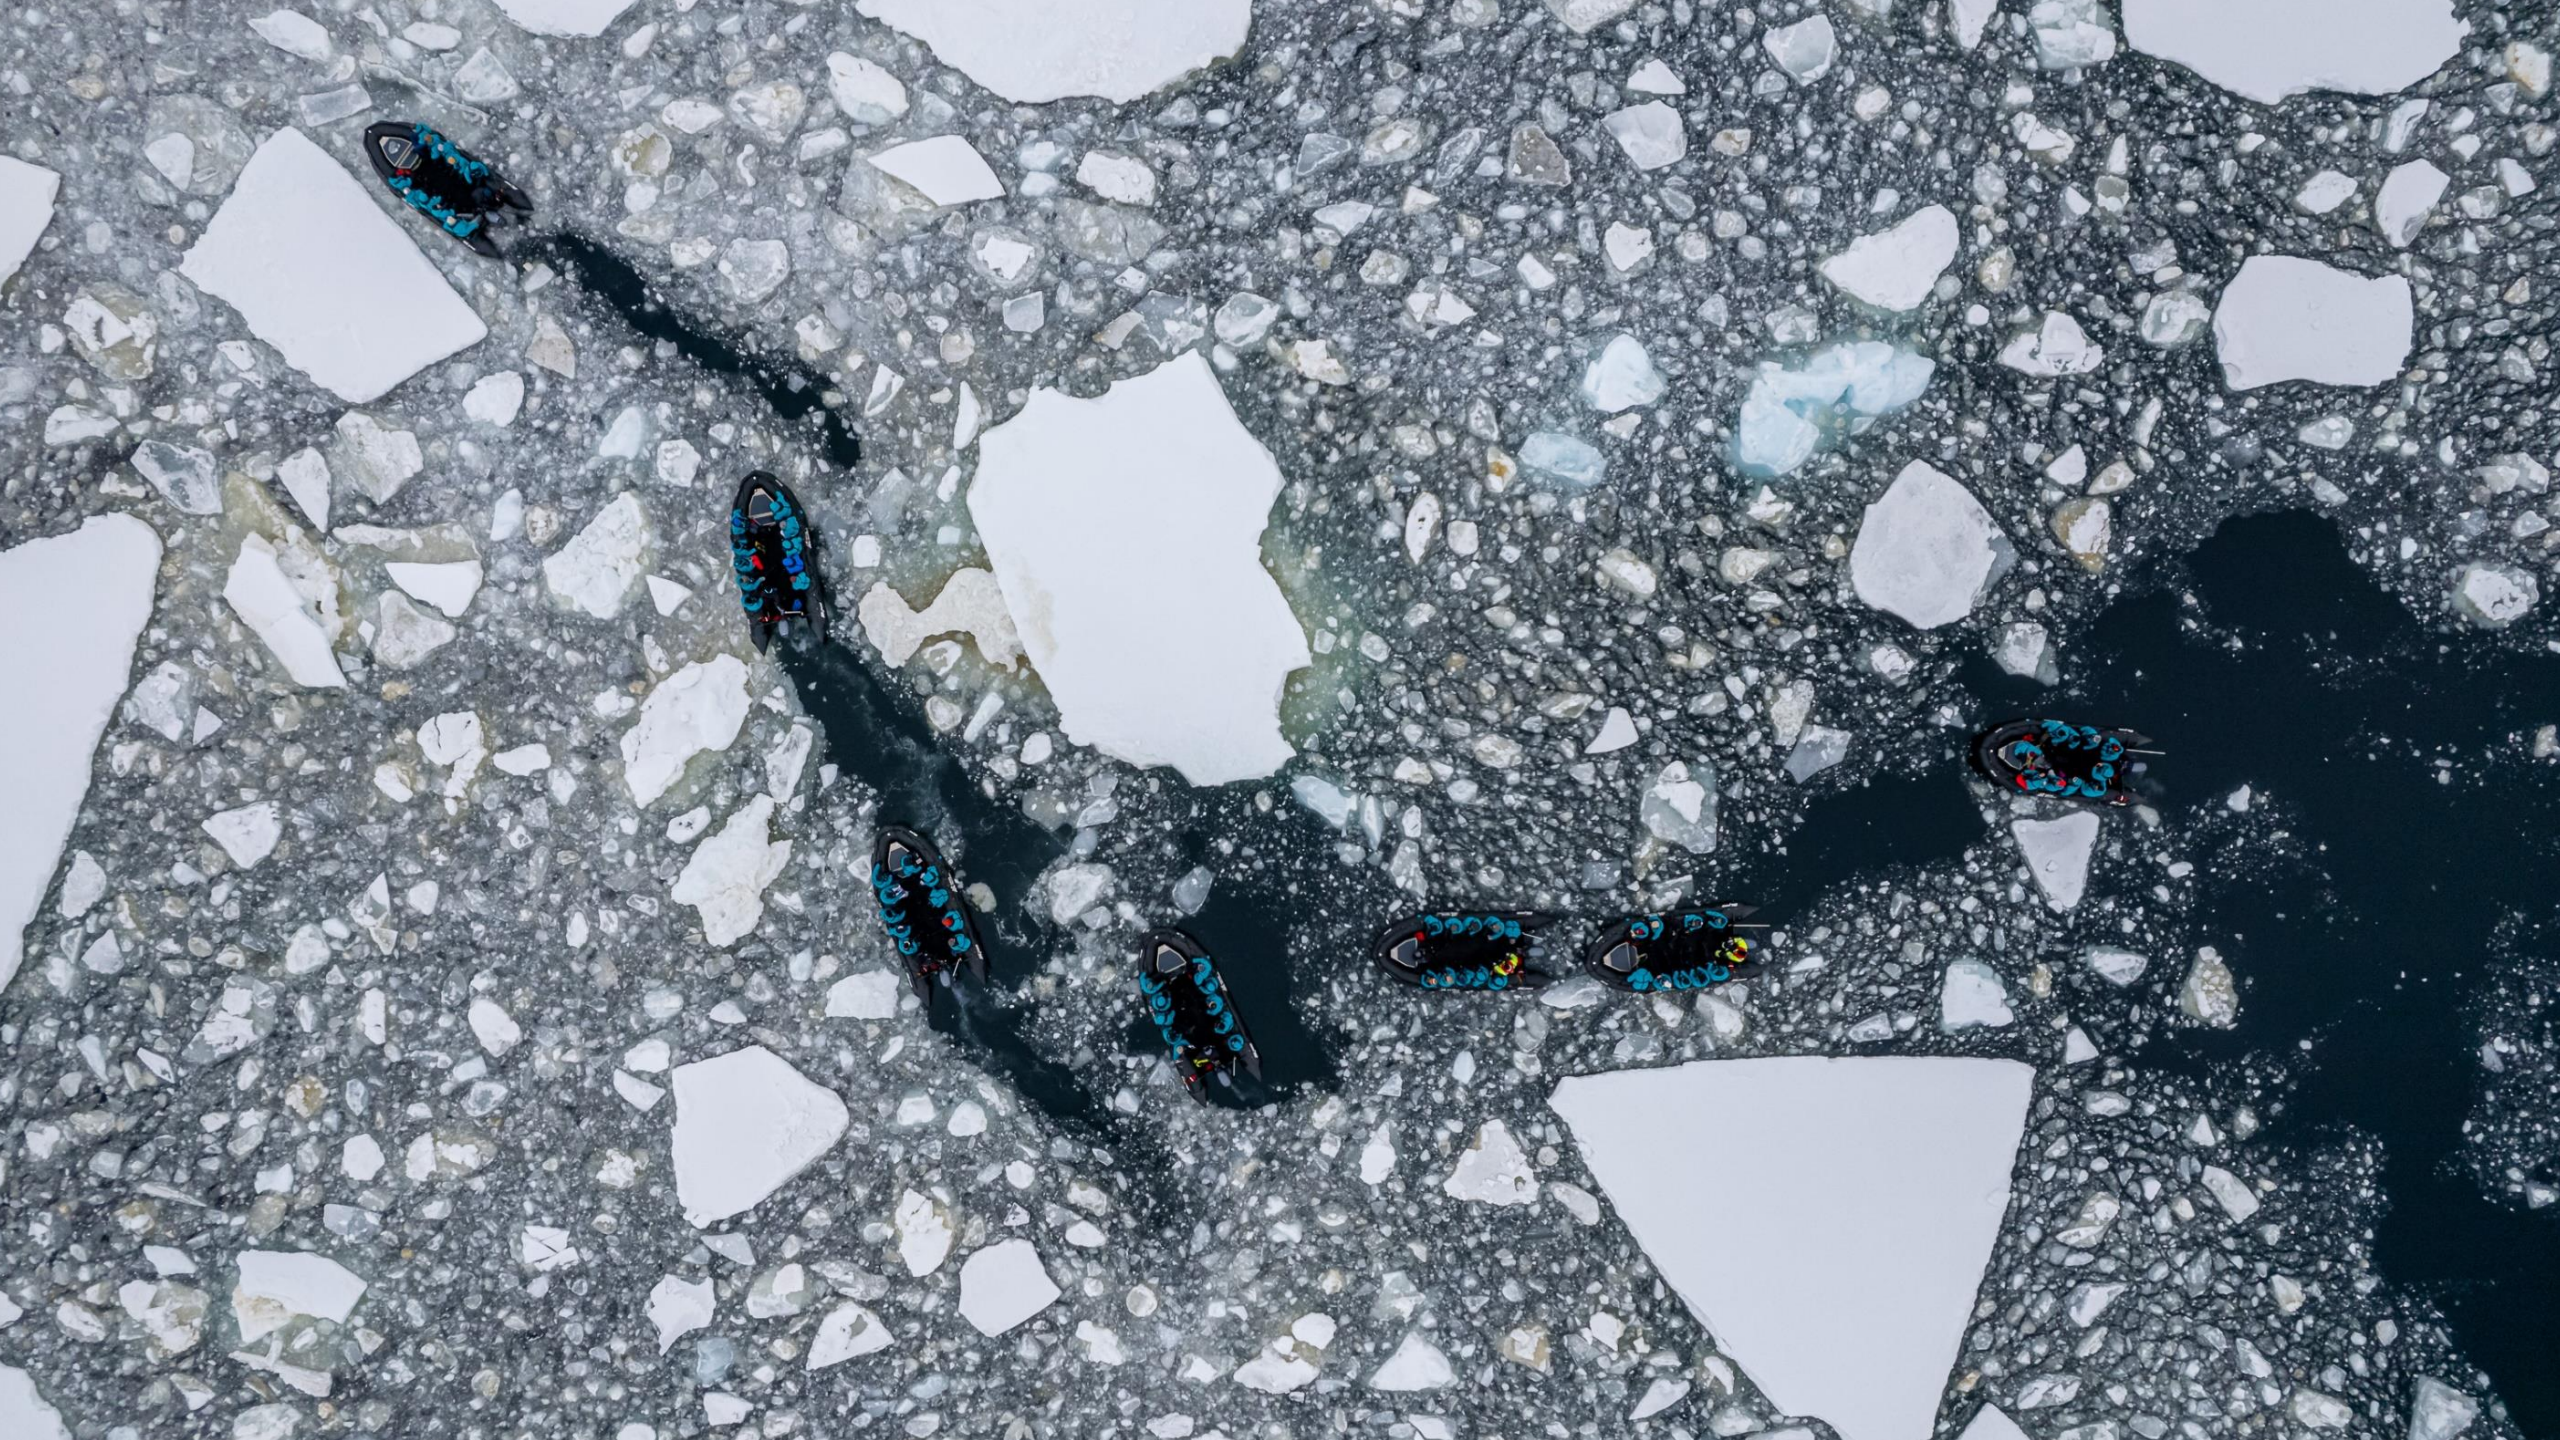

Final Recap & Briefing

 SWAN
HELLENIC
SEE WHAT OTHERS DON'T

Mon, 7 February 2022
Beagle Channel

SWANHELLENIC.COM

Total Distance covered: 1801 nautical miles

Livingston Is.
Deception Is.

Hannah Point
Livingston Is. 1 Feb 22 0830hr

3 Feb 22 0900hr

40-60 Knot Winds

3 Feb 22 All Day

Wilhemina Archipelago

Damoy Hut
Dorian Bay 4 Feb 22 2145hr

French Passage
Ice Cruise. 4 Feb 22 1100hr

Lemaire Channel
including Penola Strait 4 Feb 22 1500hr

SH Minerva

Gerlache Strait & Danco Coast

Melchior Islands
Omicron Is. 5 Feb 22 1600hr

Useful Island
Gerlache Strait 5 Feb 22 1000hr

Thank you for sailing aboard
SH Minerva

 SWAN
HELLENIC
SEE WHAT OTHERS DON'T