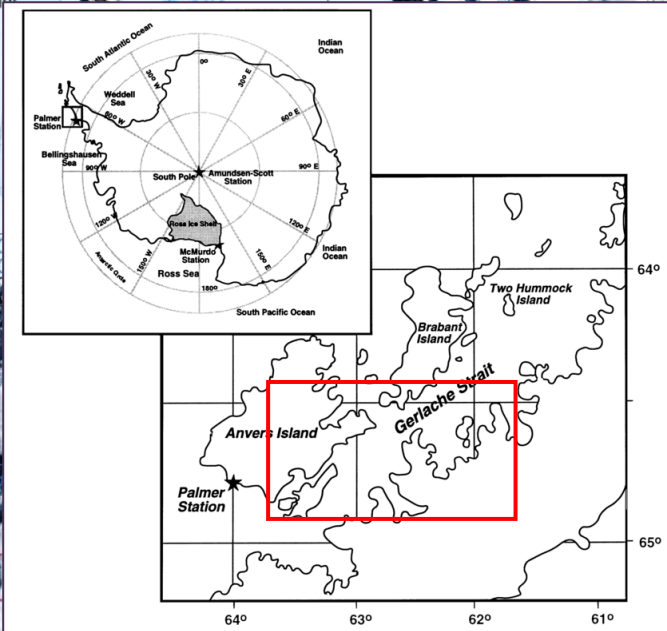

Final Recap & Briefing

 SWAN
HELLENIC
SEE WHAT OTHERS DON'T

Mon, 7 February 2022
Beagle Channel

SWANHELLENIC.COM

Total Distance covered: 1801 nautical miles

Livingston Is.
Deception Is.

Hannah Point
Livingston Is. 1 Feb 22 0830hr

Whalers Bay
Deception Is. 1 Feb 22 1500hr

Gerlache Strait & Danco Coast

Orne Harbour

Arctowski Peninsula 2 Feb 22 1500hr

Cuverville Island

Errera Channel 2 Feb 22 0900hr

Neumayer Channel & Bismarck Strait

Neumayer Channel

3 Feb 22 0900hr

40-60 Knot Winds

3 Feb 22 All Day

Wilhemina Archipelago

Damoy Hut
Dorian Bay 4 Feb 22 2145hr

French Passage
Ice Cruise. 4 Feb 22 1100hr

Lemaire Channel
including Penola Strait 4 Feb 22 1500hr

SH Minerva

Gerlache Strait & Danco Coast

Melchior Islands
Omicron Is. 5 Feb 22 1600hr

Useful Island
Gerlache Strait 5 Feb 22 1000hr

Thank you for sailing aboard
SH Minerva

 SWAN
HELLENIC
SEE WHAT OTHERS DON'T