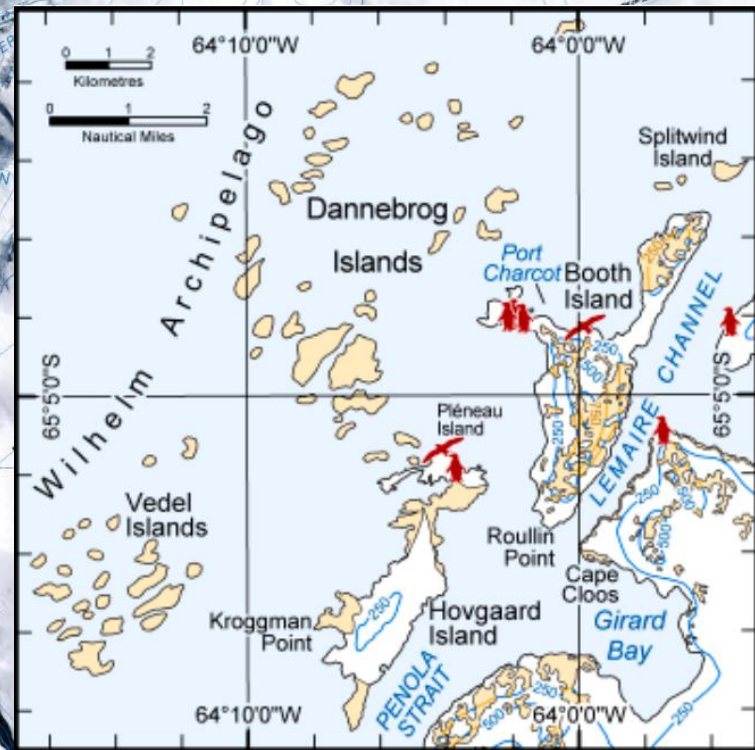

Final Recap & Briefing

 SWAN
HELLENIC
SEE WHAT OTHERS DON'T

Mon, 7 February 2022
Beagle Channel

SWANHELLENIC.COM

Total Distance covered: 1801 nautical miles

Livingston Is.
Deception Is.

Hannah Point
Livingston Is. 1 Feb 22 0830hr

Whalers Bay
Deception Is. 1 Feb 22 1500hr

Gerlache Strait & Danco Coast

Orne Harbour

Arctowski Peninsula 2 Feb 22 1500hr

Cuverville Island

Errera Channel 2 Feb 22 0900hr

Neumayer Channel & Bismarck Strait

Neumayer Channel

3 Feb 22 0900hr

40-60 Knot Winds

3 Feb 22 All Day

Wilhemina Archipelago

Damoy Hut
Dorian Bay 4 Feb 22 2145hr

French Passage
Ice Cruise. 4 Feb 22 1100hr

Lemaire Channel
including Penola Strait 4 Feb 22 1500hr

SH Minerva

Gerlache Strait & Danco Coast

Melchior Islands
Omicron Is. 5 Feb 22 1600hr

Useful Island
Gerlache Strait 5 Feb 22 1000hr

Thank you for sailing aboard
SH Minerva

 SWAN
HELLENIC
SEE WHAT OTHERS DON'T