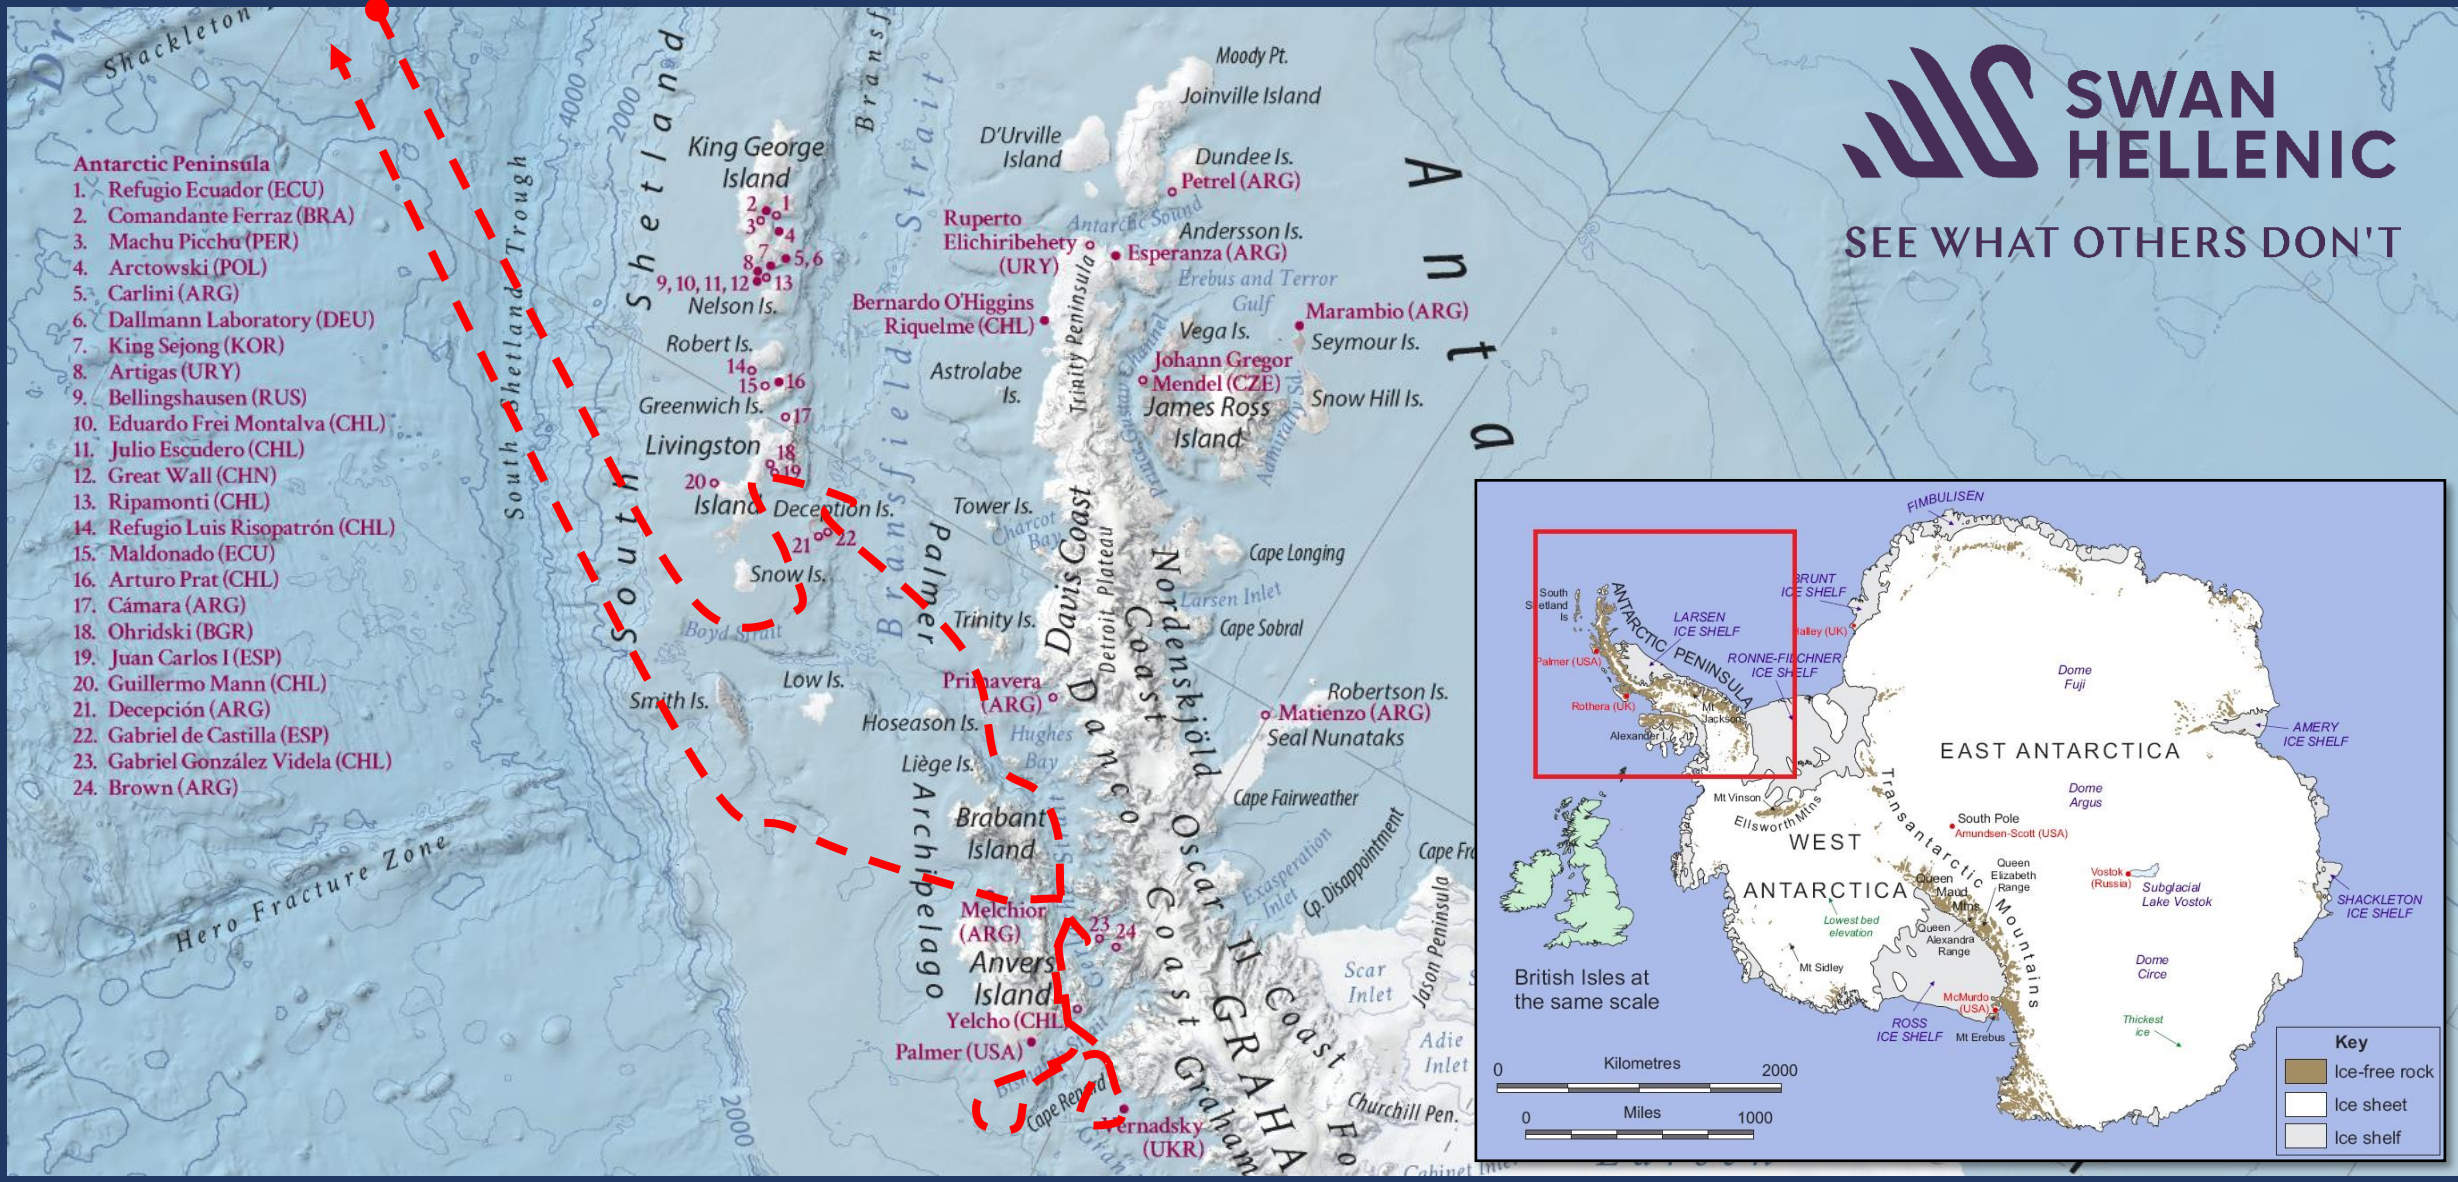

Final Recap & Briefing

 SWAN
HELLENIC
SEE WHAT OTHERS DON'T

Mon, 7 February 2022
Beagle Channel

SWANHELLENIC.COM

Total Distance covered: 1801 nautical miles

Livingston Is.
Deception Is.

Hannah Point
Livingston Is. 1 Feb 22 0830hr

Whalers Bay
Deception Is. 1 Feb 22 1500hr

Gerlache Strait & Danco Coast

Orne Harbour

Arctowski Peninsula 2 Feb 22 1500hr

Cuverville Island

Errera Channel 2 Feb 22 0900hr

Neumayer Channel & Bismarck Strait

Neumayer Channel

3 Feb 22 0900hr

40-60 Knot Winds

3 Feb 22 All Day

Wilhemina Archipelago

Damoy Hut
Dorian Bay 4 Feb 22 2145hr

French Passage
Ice Cruise. 4 Feb 22 1100hr

Lemaire Channel
including Penola Strait 4 Feb 22 1500hr

SH Minerva

Gerlache Strait & Danco Coast

Melchior Islands
Omicron Is. 5 Feb 22 1600hr

Useful Island
Gerlache Strait 5 Feb 22 1000hr

Thank you for sailing aboard
SH Minerva

 SWAN
HELLENIC
SEE WHAT OTHERS DON'T