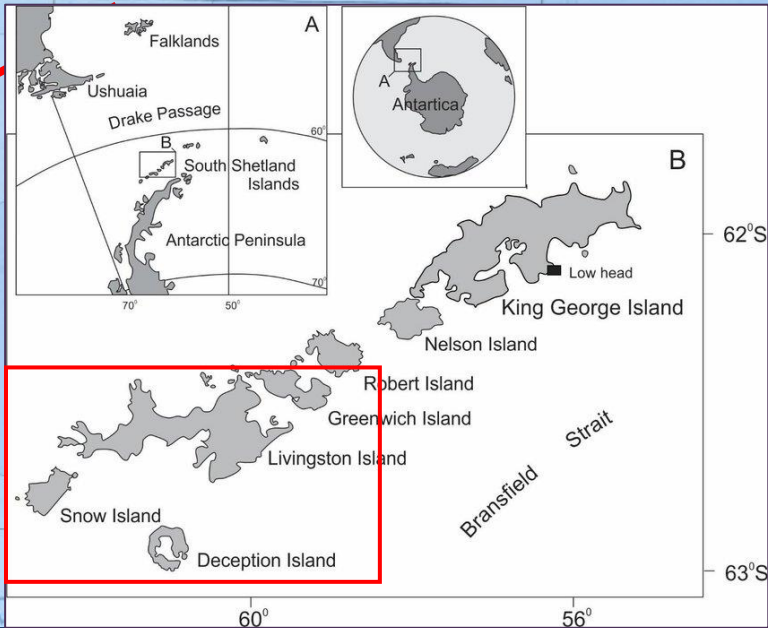

Final Recap & Briefing

 SWAN
HELLENIC
SEE WHAT OTHERS DON'T

Mon, 7 February 2022
Beagle Channel

SWANHELLENIC.COM

Total Distance covered: 1801 nautical miles

Livingston Is.
Deception Is.

Hannah Point
Livingston Is. 1 Feb 22 0830hr

Whalers Bay
Deception Is. 1 Feb 22 1500hr

Gerlache Strait & Danco Coast

Orne Harbour

Arctowski Peninsula 2 Feb 22 1500hr

Cuverville Island

Errera Channel 2 Feb 22 0900hr

Neumayer Channel & Bismarck Strait

Neumayer Channel

3 Feb 22 0900hr

40-60 Knot Winds

3 Feb 22 All Day

Wilhemina Archipelago

Damoy Hut
Dorian Bay 4 Feb 22 2145hr

French Passage
Ice Cruise. 4 Feb 22 1100hr

Lemaire Channel
including Penola Strait 4 Feb 22 1500hr

SH Minerva

Gerlache Strait & Danco Coast

Melchior Islands
Omicron Is. 5 Feb 22 1600hr

Useful Island
Gerlache Strait 5 Feb 22 1000hr

Thank you for sailing aboard
SH Minerva

 SWAN
HELLENIC
SEE WHAT OTHERS DON'T