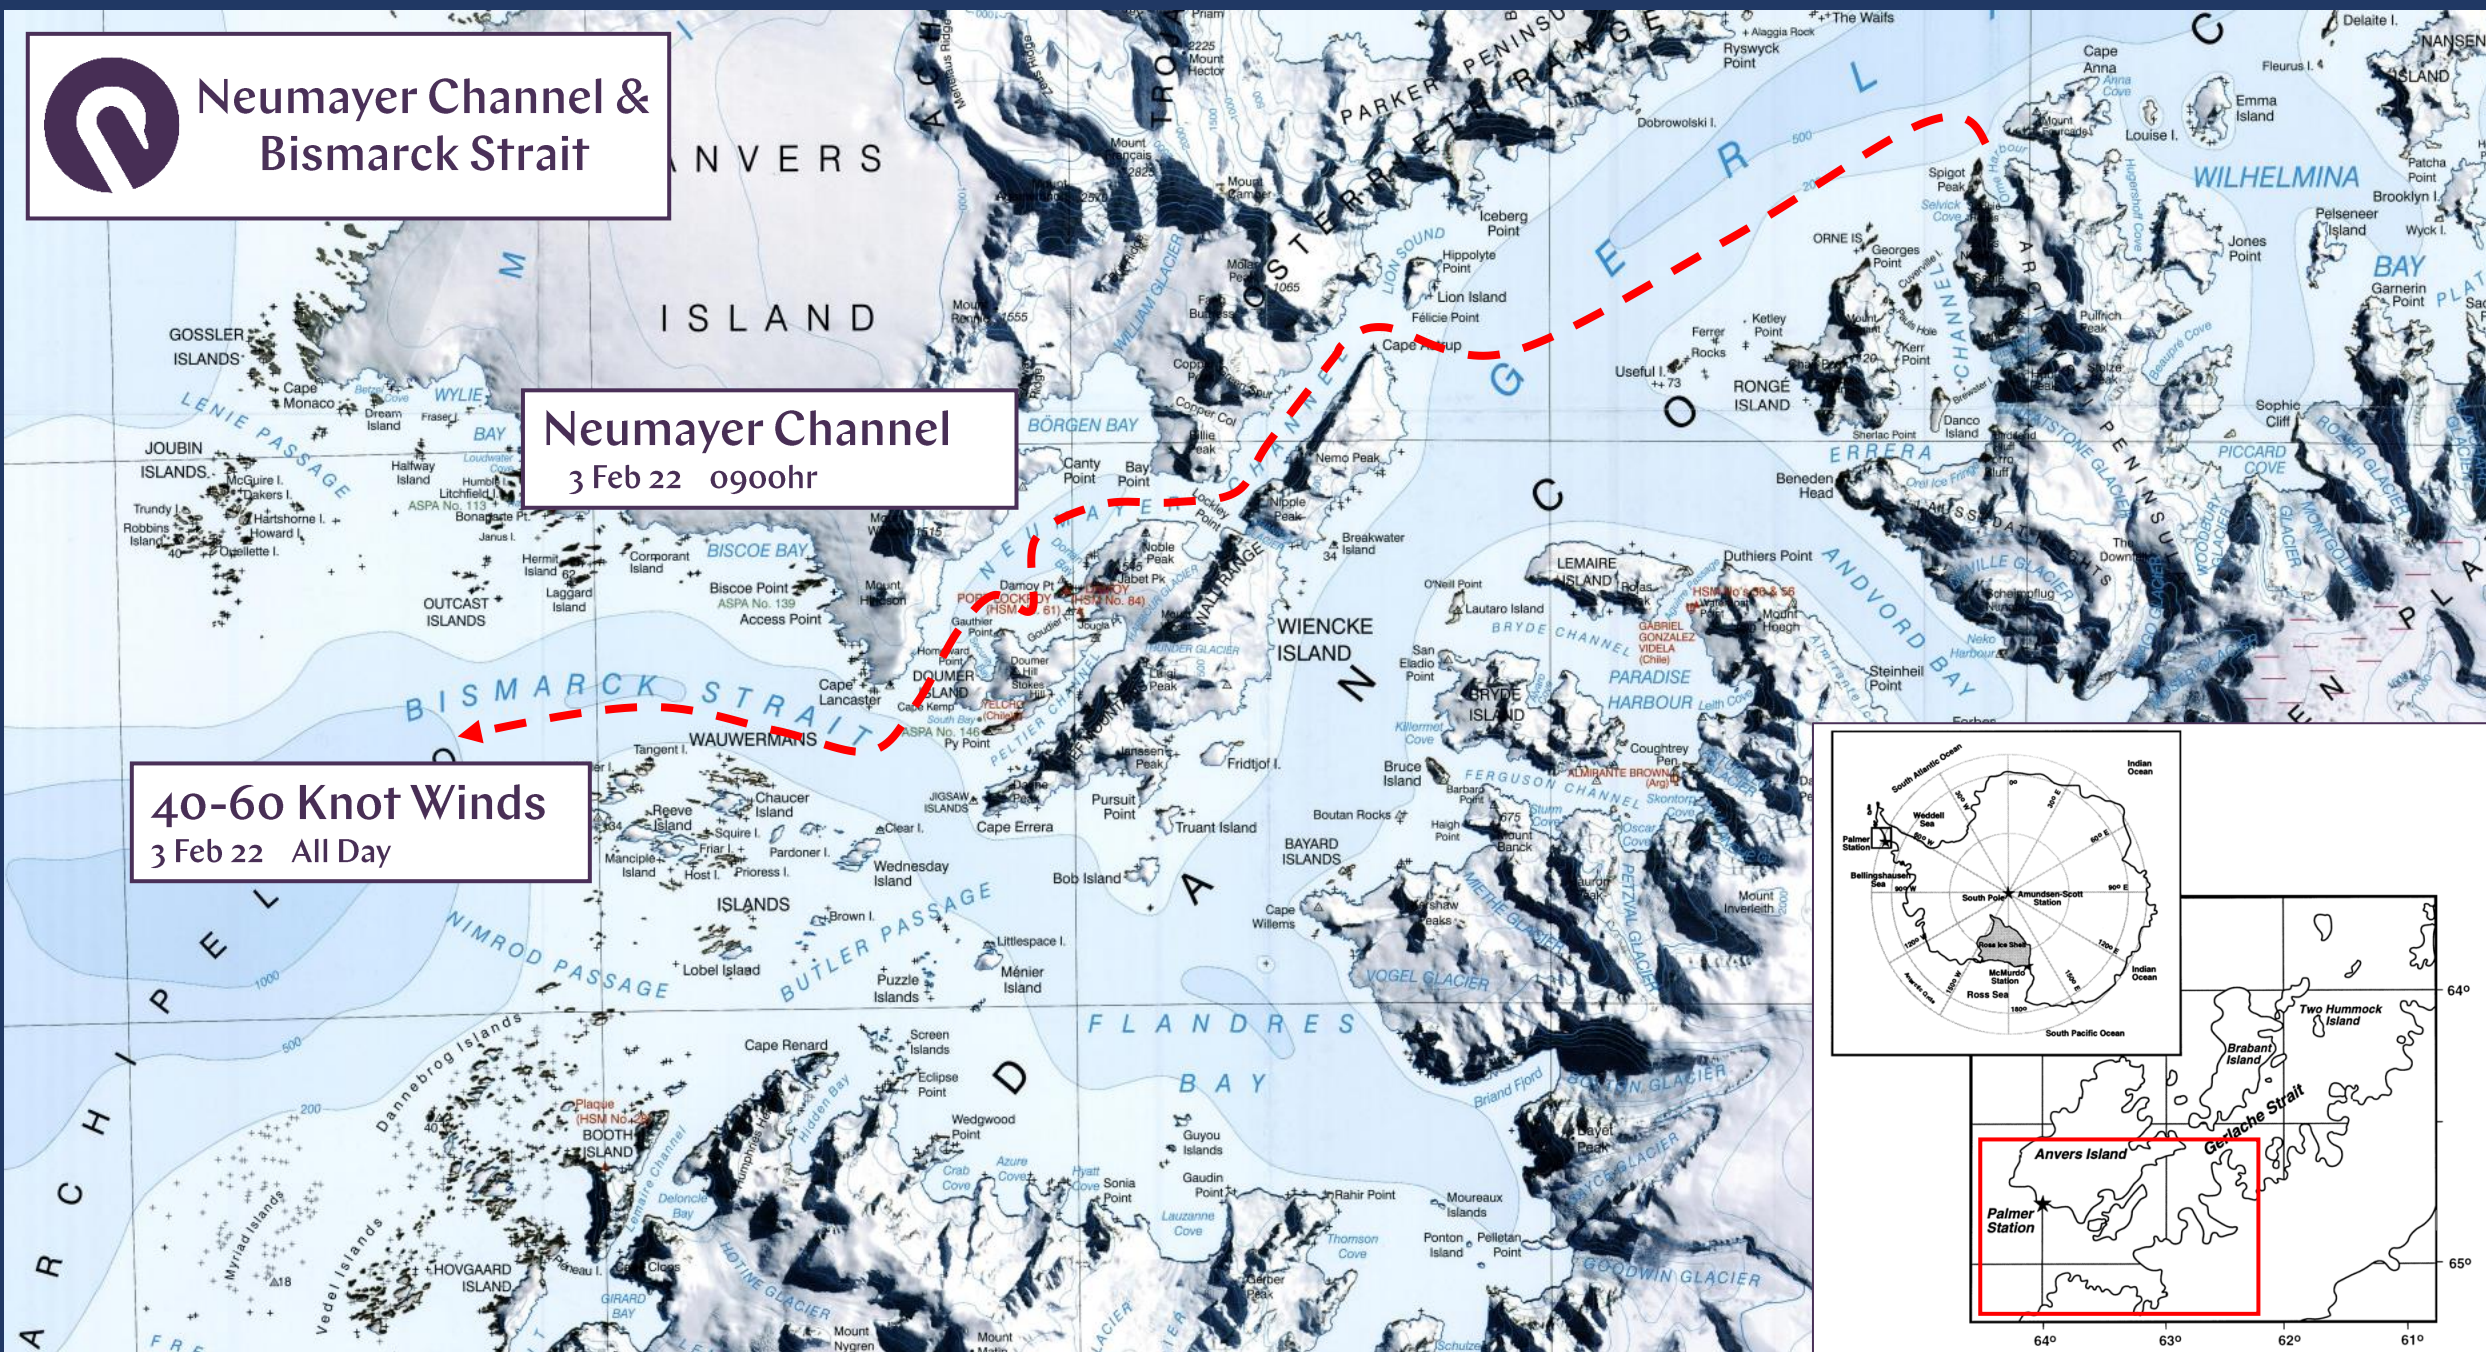

Final Recap & Briefing

 SWAN
HELLENIC
SEE WHAT OTHERS DON'T

Mon, 7 February 2022
Beagle Channel

SWANHELLENIC.COM

Total Distance covered: 1801 nautical miles

Livingston Is.
Deception Is.

Hannah Point
Livingston Is. 1 Feb 22 0830hr

Whalers Bay
Deception Is. 1 Feb 22 1500hr

Gerlache Strait & Danco Coast

Orne Harbour

Arctowski Peninsula 2 Feb 22 1500hr

Cuverville Island

Errera Channel 2 Feb 22 0900hr

Neumayer Channel & Bismarck Strait

Neumayer Channel

3 Feb 22 0900hr

40-60 Knot Winds

3 Feb 22 All Day

Wilhemina Archipelago

Damoy Hut
Dorian Bay 4 Feb 22 2145hr

French Passage
Ice Cruise. 4 Feb 22 1100hr

Lemaire Channel
including Penola Strait 4 Feb 22 1500hr

SH Minerva

Gerlache Strait & Danco Coast

Melchior Islands
Omicron Is. 5 Feb 22 1600hr

Useful Island
Gerlache Strait 5 Feb 22 1000hr

Thank you for sailing aboard
SH Minerva

 SWAN
HELLENIC
SEE WHAT OTHERS DON'T