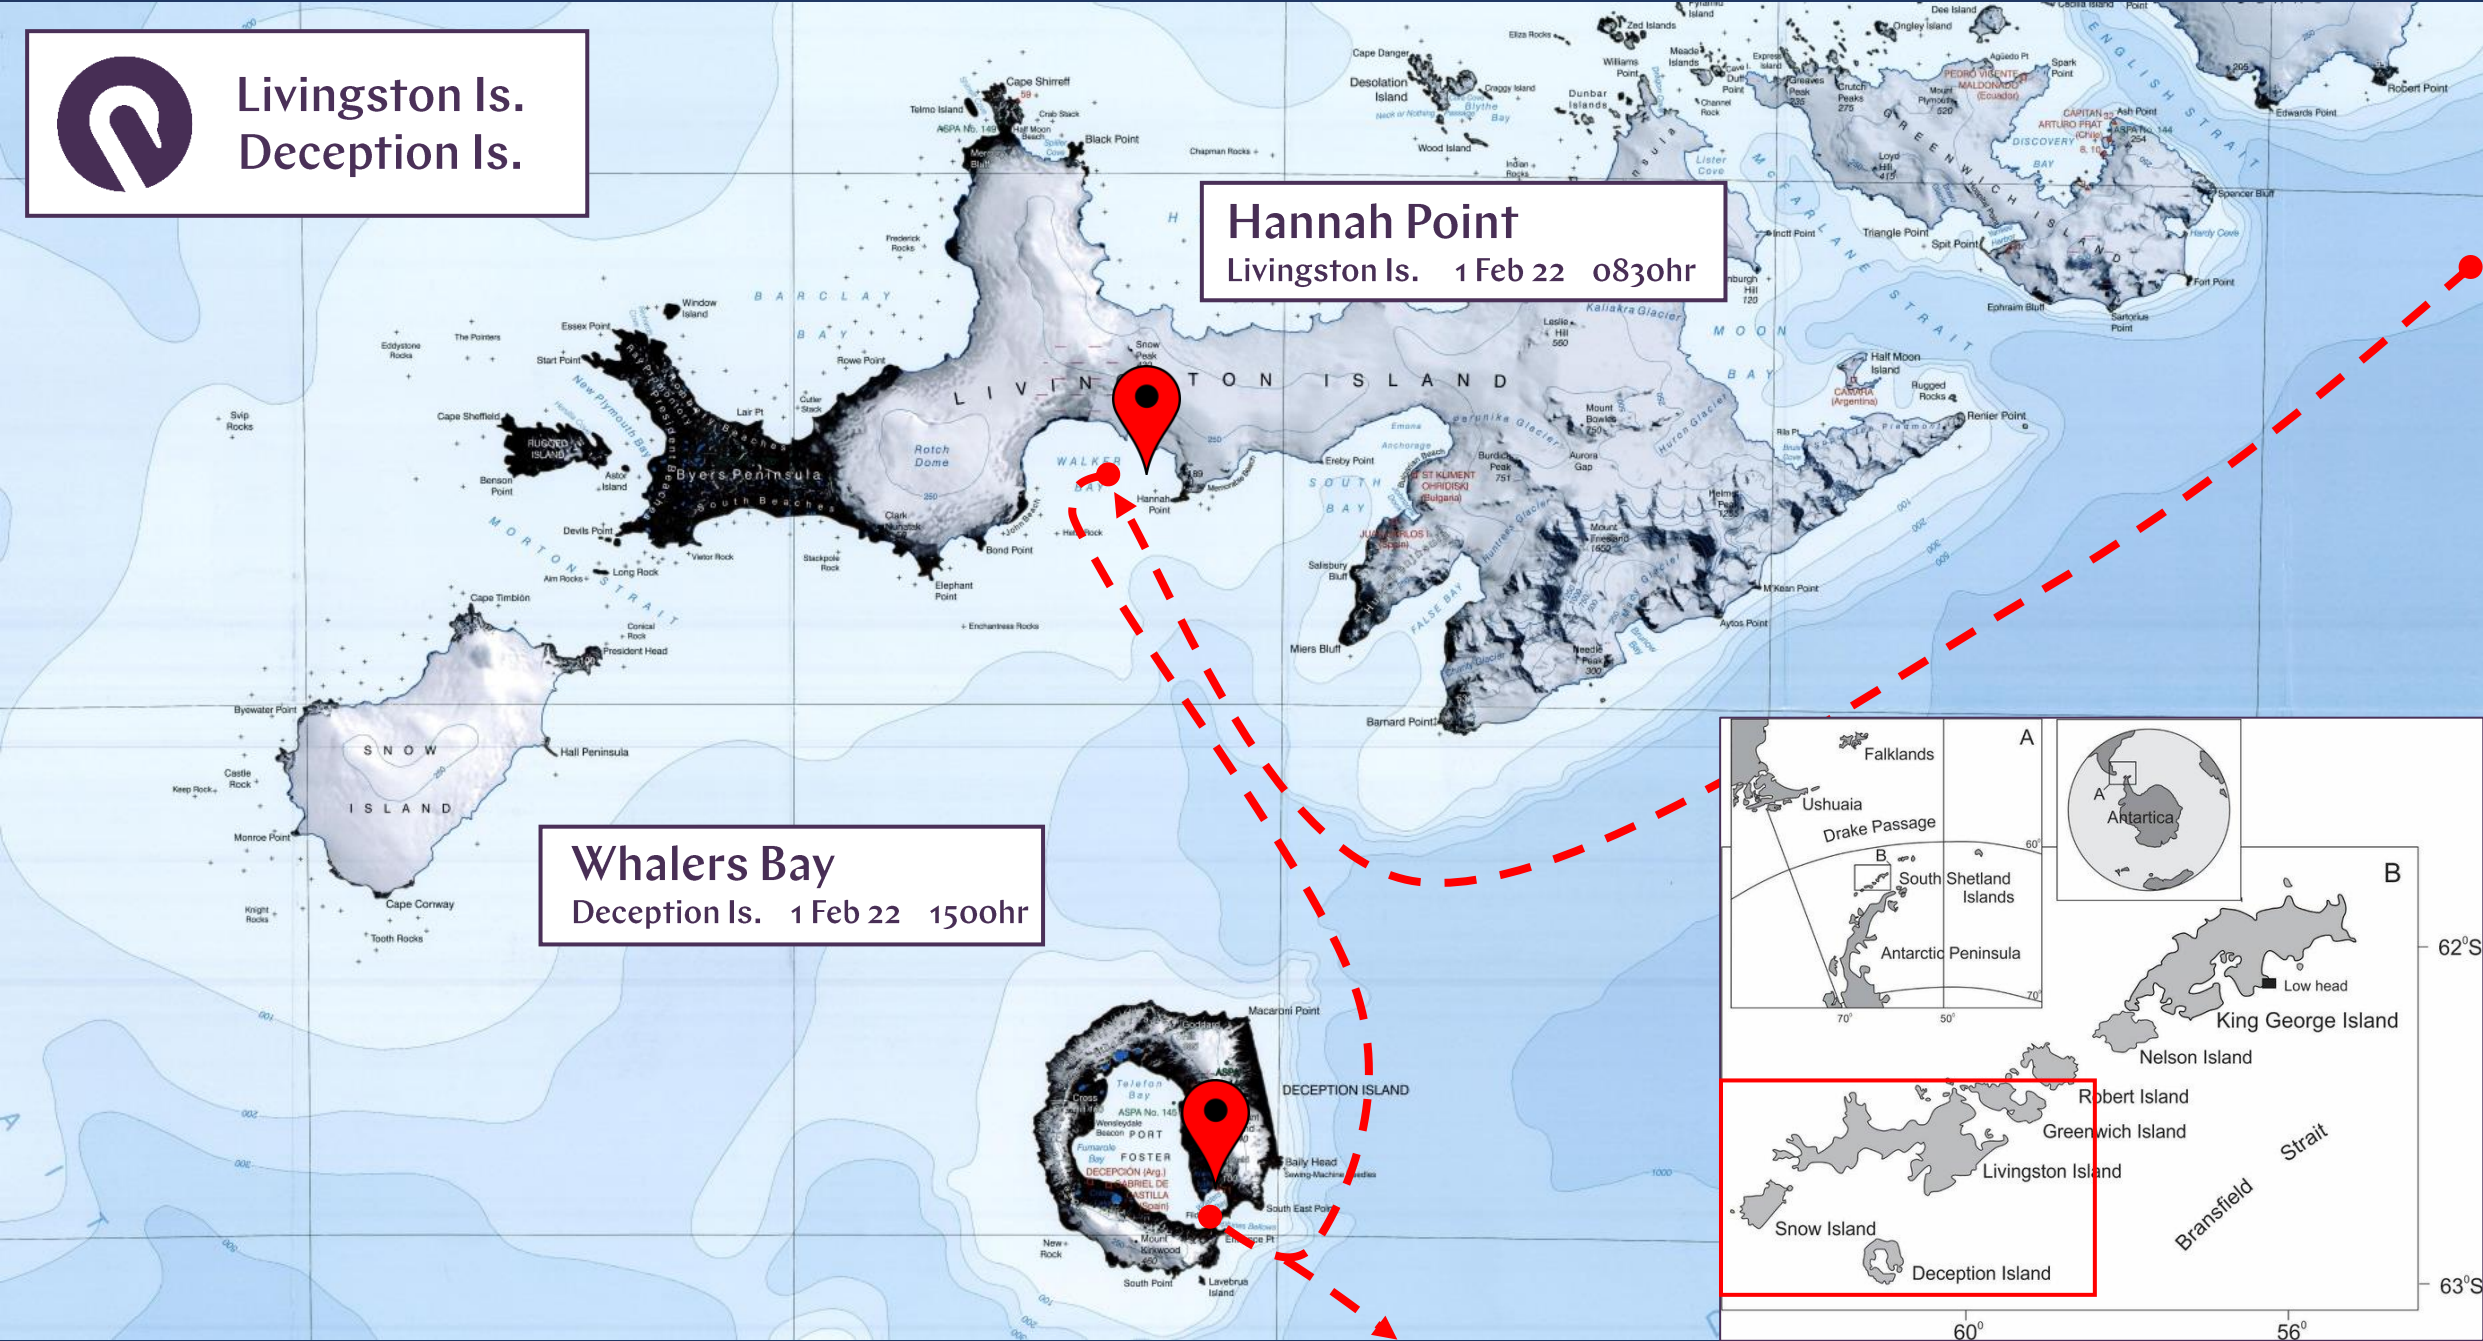

Final Recap & Briefing

 SWAN
HELLENIC
SEE WHAT OTHERS DON'T

Mon, 7 February 2022
Beagle Channel

SWANHELLENIC.COM

Total Distance covered: 1801 nautical miles

Livingston Is.
Deception Is.

Hannah Point
Livingston Is. 1 Feb 22 0830hr

Whalers Bay
Deception Is. 1 Feb 22 1500hr

Gerlache Strait & Danco Coast

Orne Harbour

Arctowski Peninsula 2 Feb 22 1500hr

Cuverville Island

Errera Channel 2 Feb 22 0900hr

Neumayer Channel & Bismarck Strait

Neumayer Channel

3 Feb 22 0900hr

40-60 Knot Winds

3 Feb 22 All Day

Wilhemina Archipelago

Damoy Hut
Dorian Bay 4 Feb 22 2145hr

French Passage
Ice Cruise. 4 Feb 22 1100hr

Lemaire Channel
including Penola Strait 4 Feb 22 1500hr

SH Minerva

Gerlache Strait & Danco Coast

Melchior Islands
Omicron Is. 5 Feb 22 1600hr

Useful Island
Gerlache Strait 5 Feb 22 1000hr

Thank you for sailing aboard
SH Minerva

 SWAN
HELLENIC
SEE WHAT OTHERS DON'T