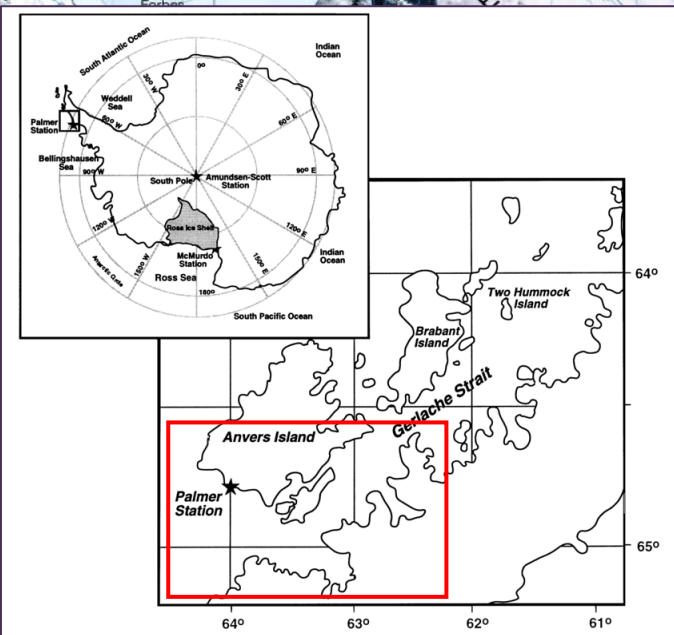

Final Recap & Briefing

 SWAN
HELLENIC
SEE WHAT OTHERS DON'T

Mon, 7 February 2022
Beagle Channel

SWANHELLENIC.COM

Total Distance covered: 1801 nautical miles

Livingston Is.
Deception Is.

Hannah Point
Livingston Is. 1 Feb 22 0830hr

Whalers Bay
Deception Is. 1 Feb 22 1500hr

Gerlache Strait & Danco Coast

Orne Harbour

Arctowski Peninsula 2 Feb 22 1500hr

Cuverville Island

Errera Channel 2 Feb 22 0900hr

Neumayer Channel & Bismarck Strait

Neumayer Channel

3 Feb 22 0900hr

40-60 Knot Winds

3 Feb 22 All Day

Wilhemina Archipelago

Damoy Hut
Dorian Bay 4 Feb 22 2145hr

French Passage
Ice Cruise. 4 Feb 22 1100hr

Lemaire Channel
including Penola Strait 4 Feb 22 1500hr

SH Minerva

Gerlache Strait & Danco Coast

Melchior Islands
Omicron Is. 5 Feb 22 1600hr

Useful Island
Gerlache Strait 5 Feb 22 1000hr

Thank you for sailing aboard
SH Minerva

 SWAN
HELLENIC
SEE WHAT OTHERS DON'T